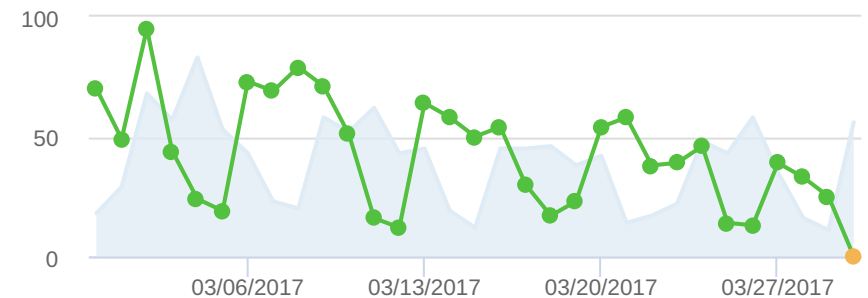

## Countries

Sessions

Canada	1,266
United States	55
India	8
Japan	7

● Previous period sessions ● This period sessions

Avg. Time on Site: ▲ 00:02:59

Bounce Rate: ▼ 6%

Organic Searches: ▲ 609

Social Media Sessions: ▲ 50